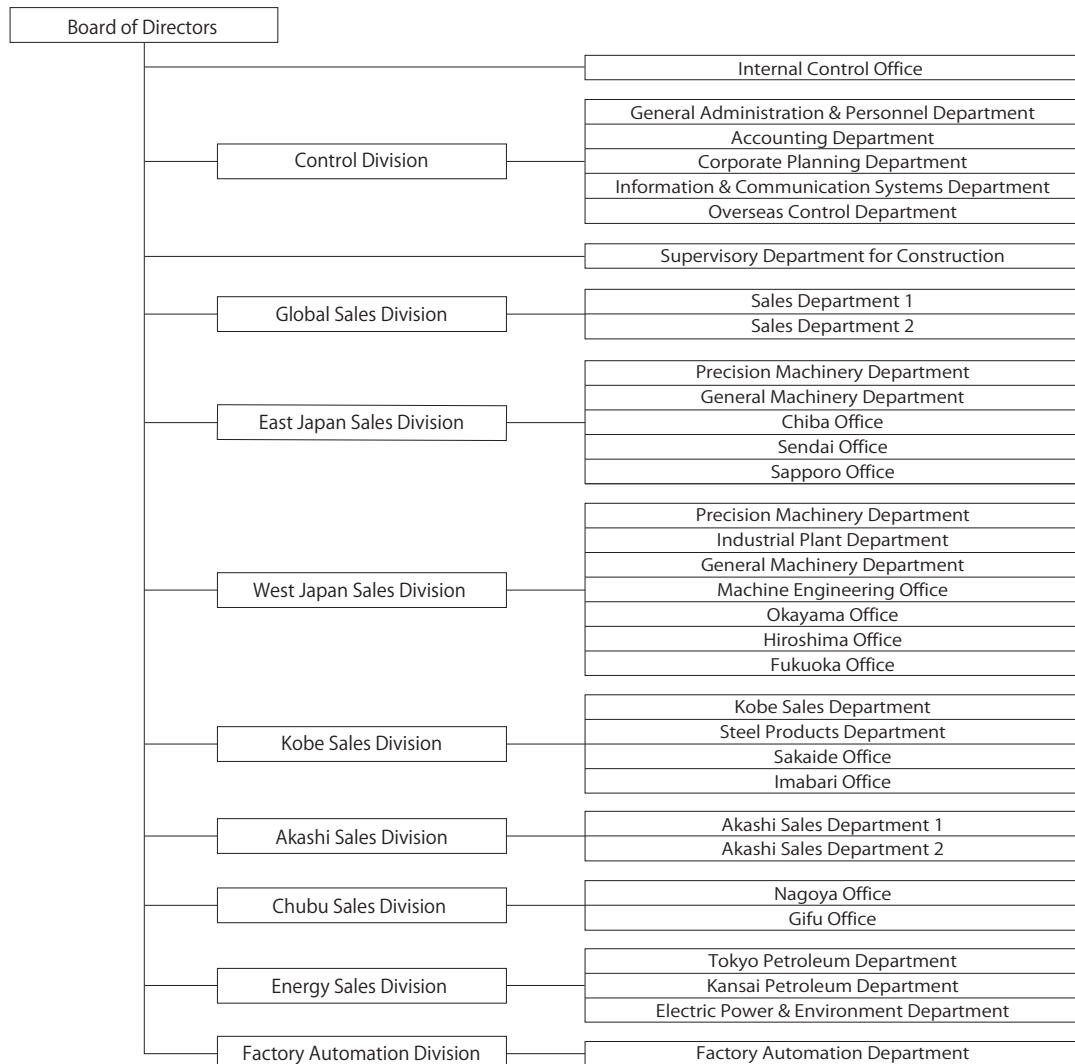

Board Members

President	Hisashi Yamaji
Managing Director	Tomoshige Hirose
Director	Tadashi Kamihigoshi
Director	Hiroshi Ishii
Director	Yasuki Onishi
Director	Ikuo Ogata
Director	Takayuki Kanazashi
Audit & Supervisory Board Member	Takashi Yamaguchi
Audit & Supervisory Board Member (part-time)	Takuji Oshiro
Audit & Supervisory Board Member (part-time)	Yasushi Tokizane
Advisor	Satoru Korai

Organization Chart